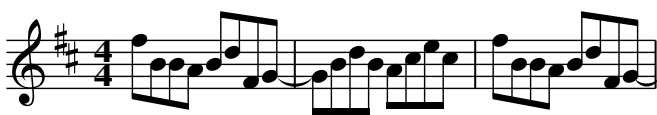

The Fox in The Town

The Square Of Crossmaglen

Tommy Peoples'

Torn Jacket

Toss The Feathers

Toss The Feathers

The Trip to Pakistan

Tripping Up The Stairs

250 To Vigo

Village Of Cong

Waiting for Jody

Willafjord

The Wind That Shakes The Barley

The Wise Maid

Yetts of Muchart

Polkas

The Ballydesmond No. 1

The Ballydesmond No. 2

The Ballydesmond No. 3

Bill Sullivan's

The Britches Full Of Stitches