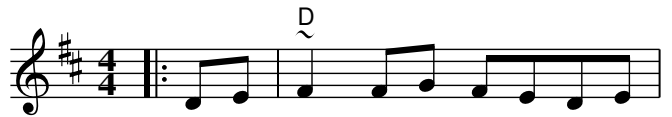

The Wise Maid